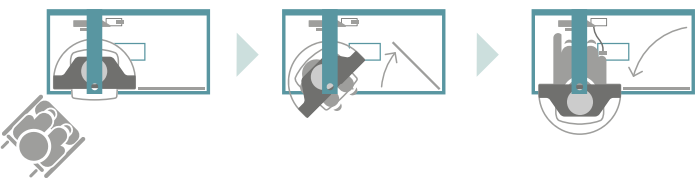

FUNCTIONALITY >>> HCS The new revolutionary system for daily personal care dedicated to every kind of disability

Autonomous use